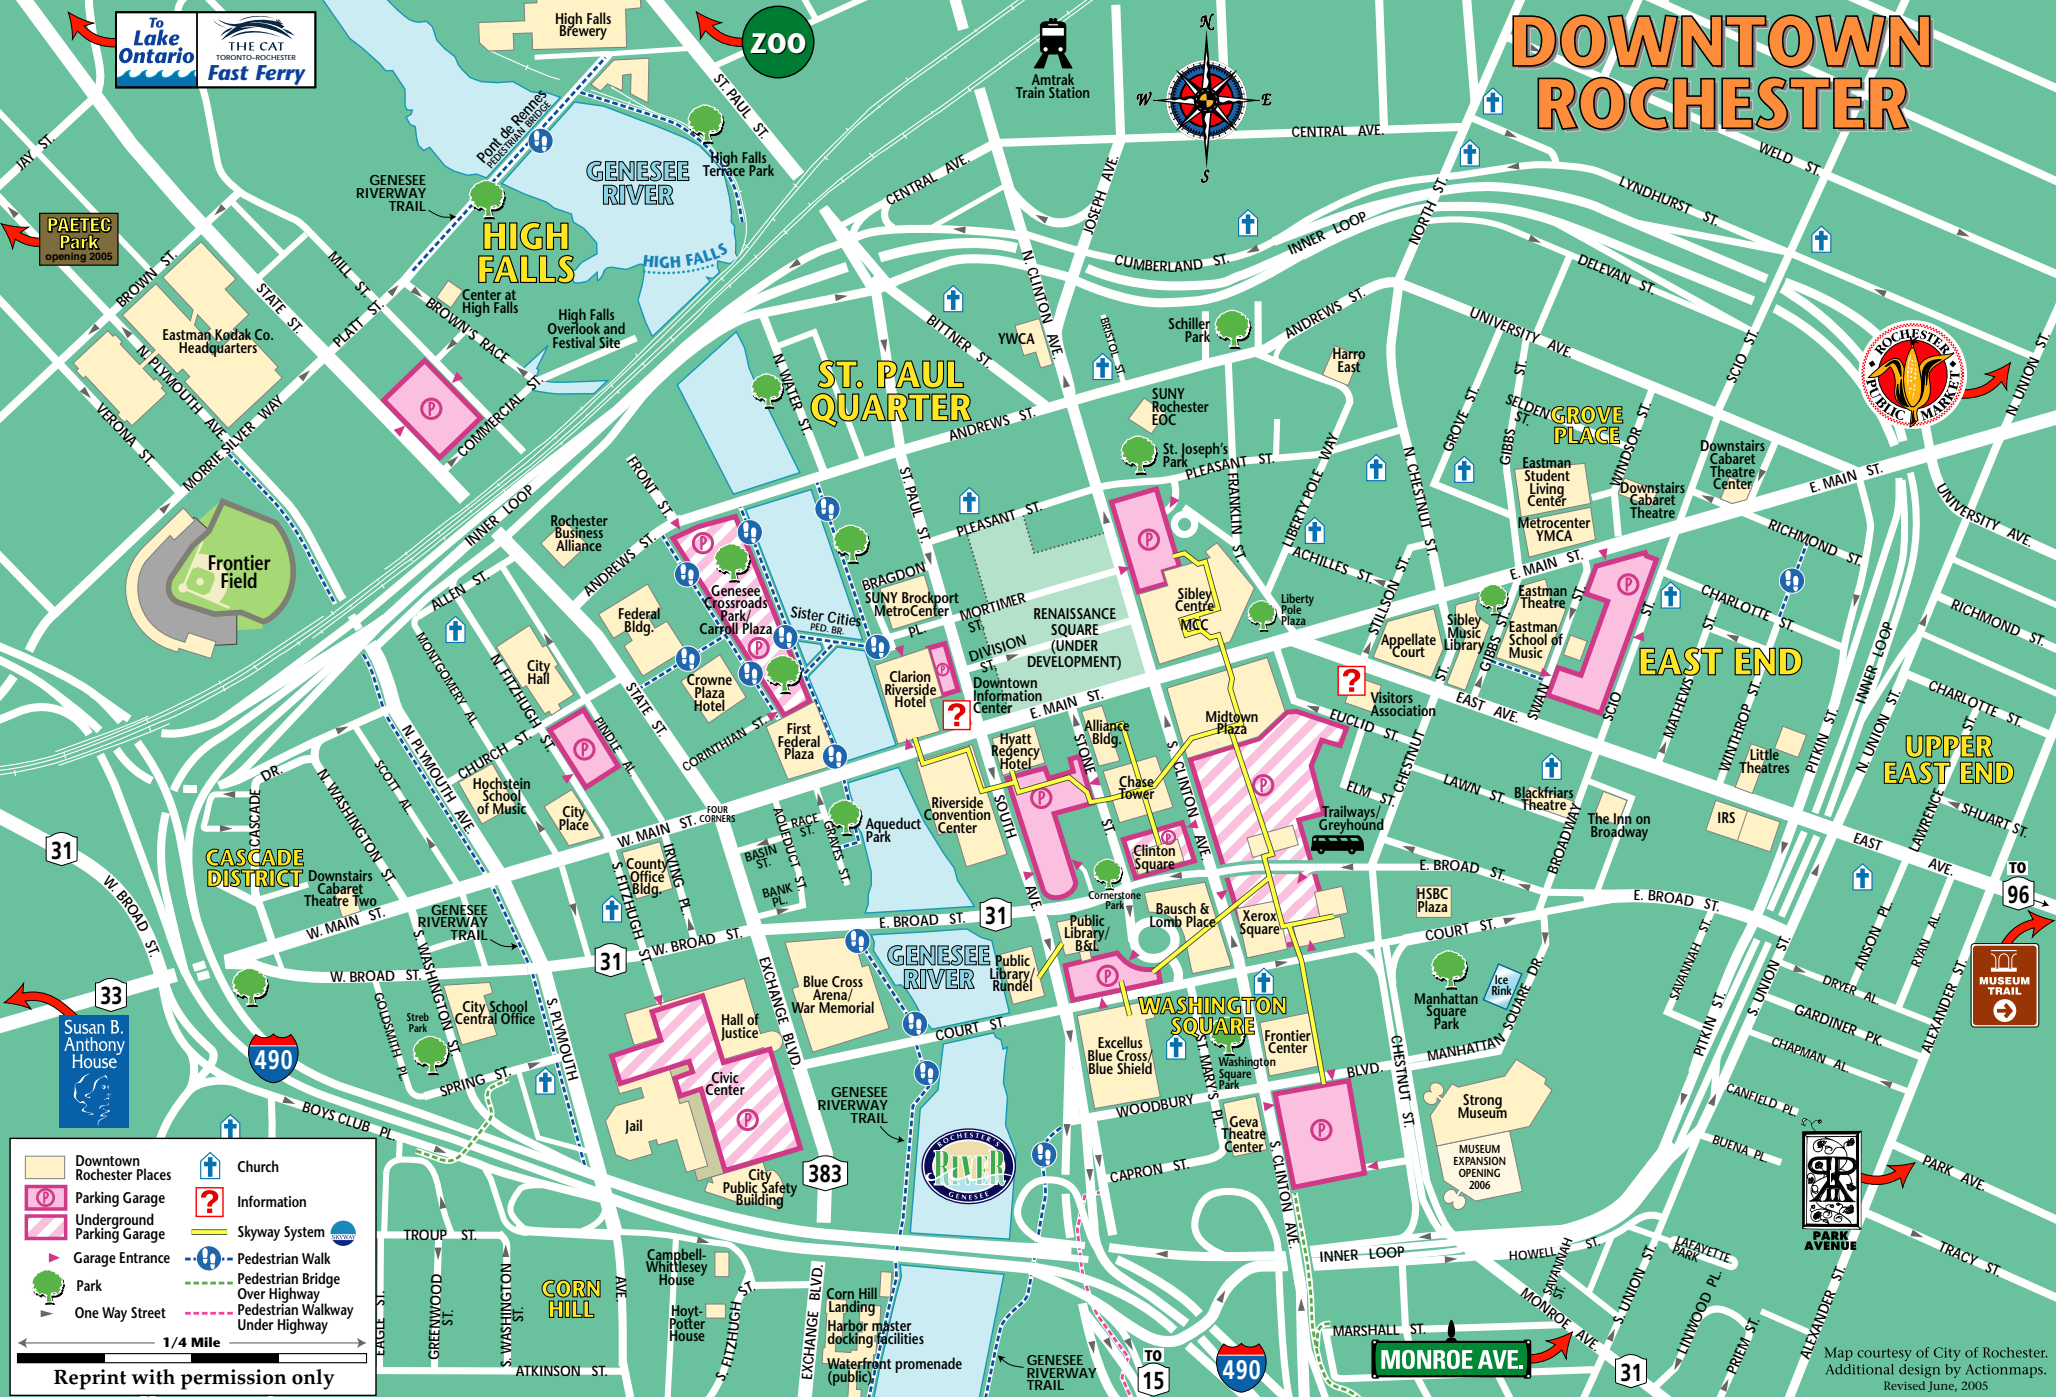

# DOWNTOWN ROCHESTER

**Reprint with permission only**

	Downtown Rochester Places		Church
	Parking Garage		Information
	Underground Parking Garage		Skyway System
	Garage Entrance		Pedestrian Walk
	Park		Pedestrian Bridge Over Highway
	One Way Street		Pedestrian Walkway Under Highway

Map courtesy of City of Rochester. Additional design by Actionmaps. Revised June, 2005

**THE DOWNTOWN GUIDES**  
 120 East Main St.  
 (corner of St. Paul St.)  
 (585) 232-3420  
[www.rochesterdowntown.com](http://www.rochesterdowntown.com)